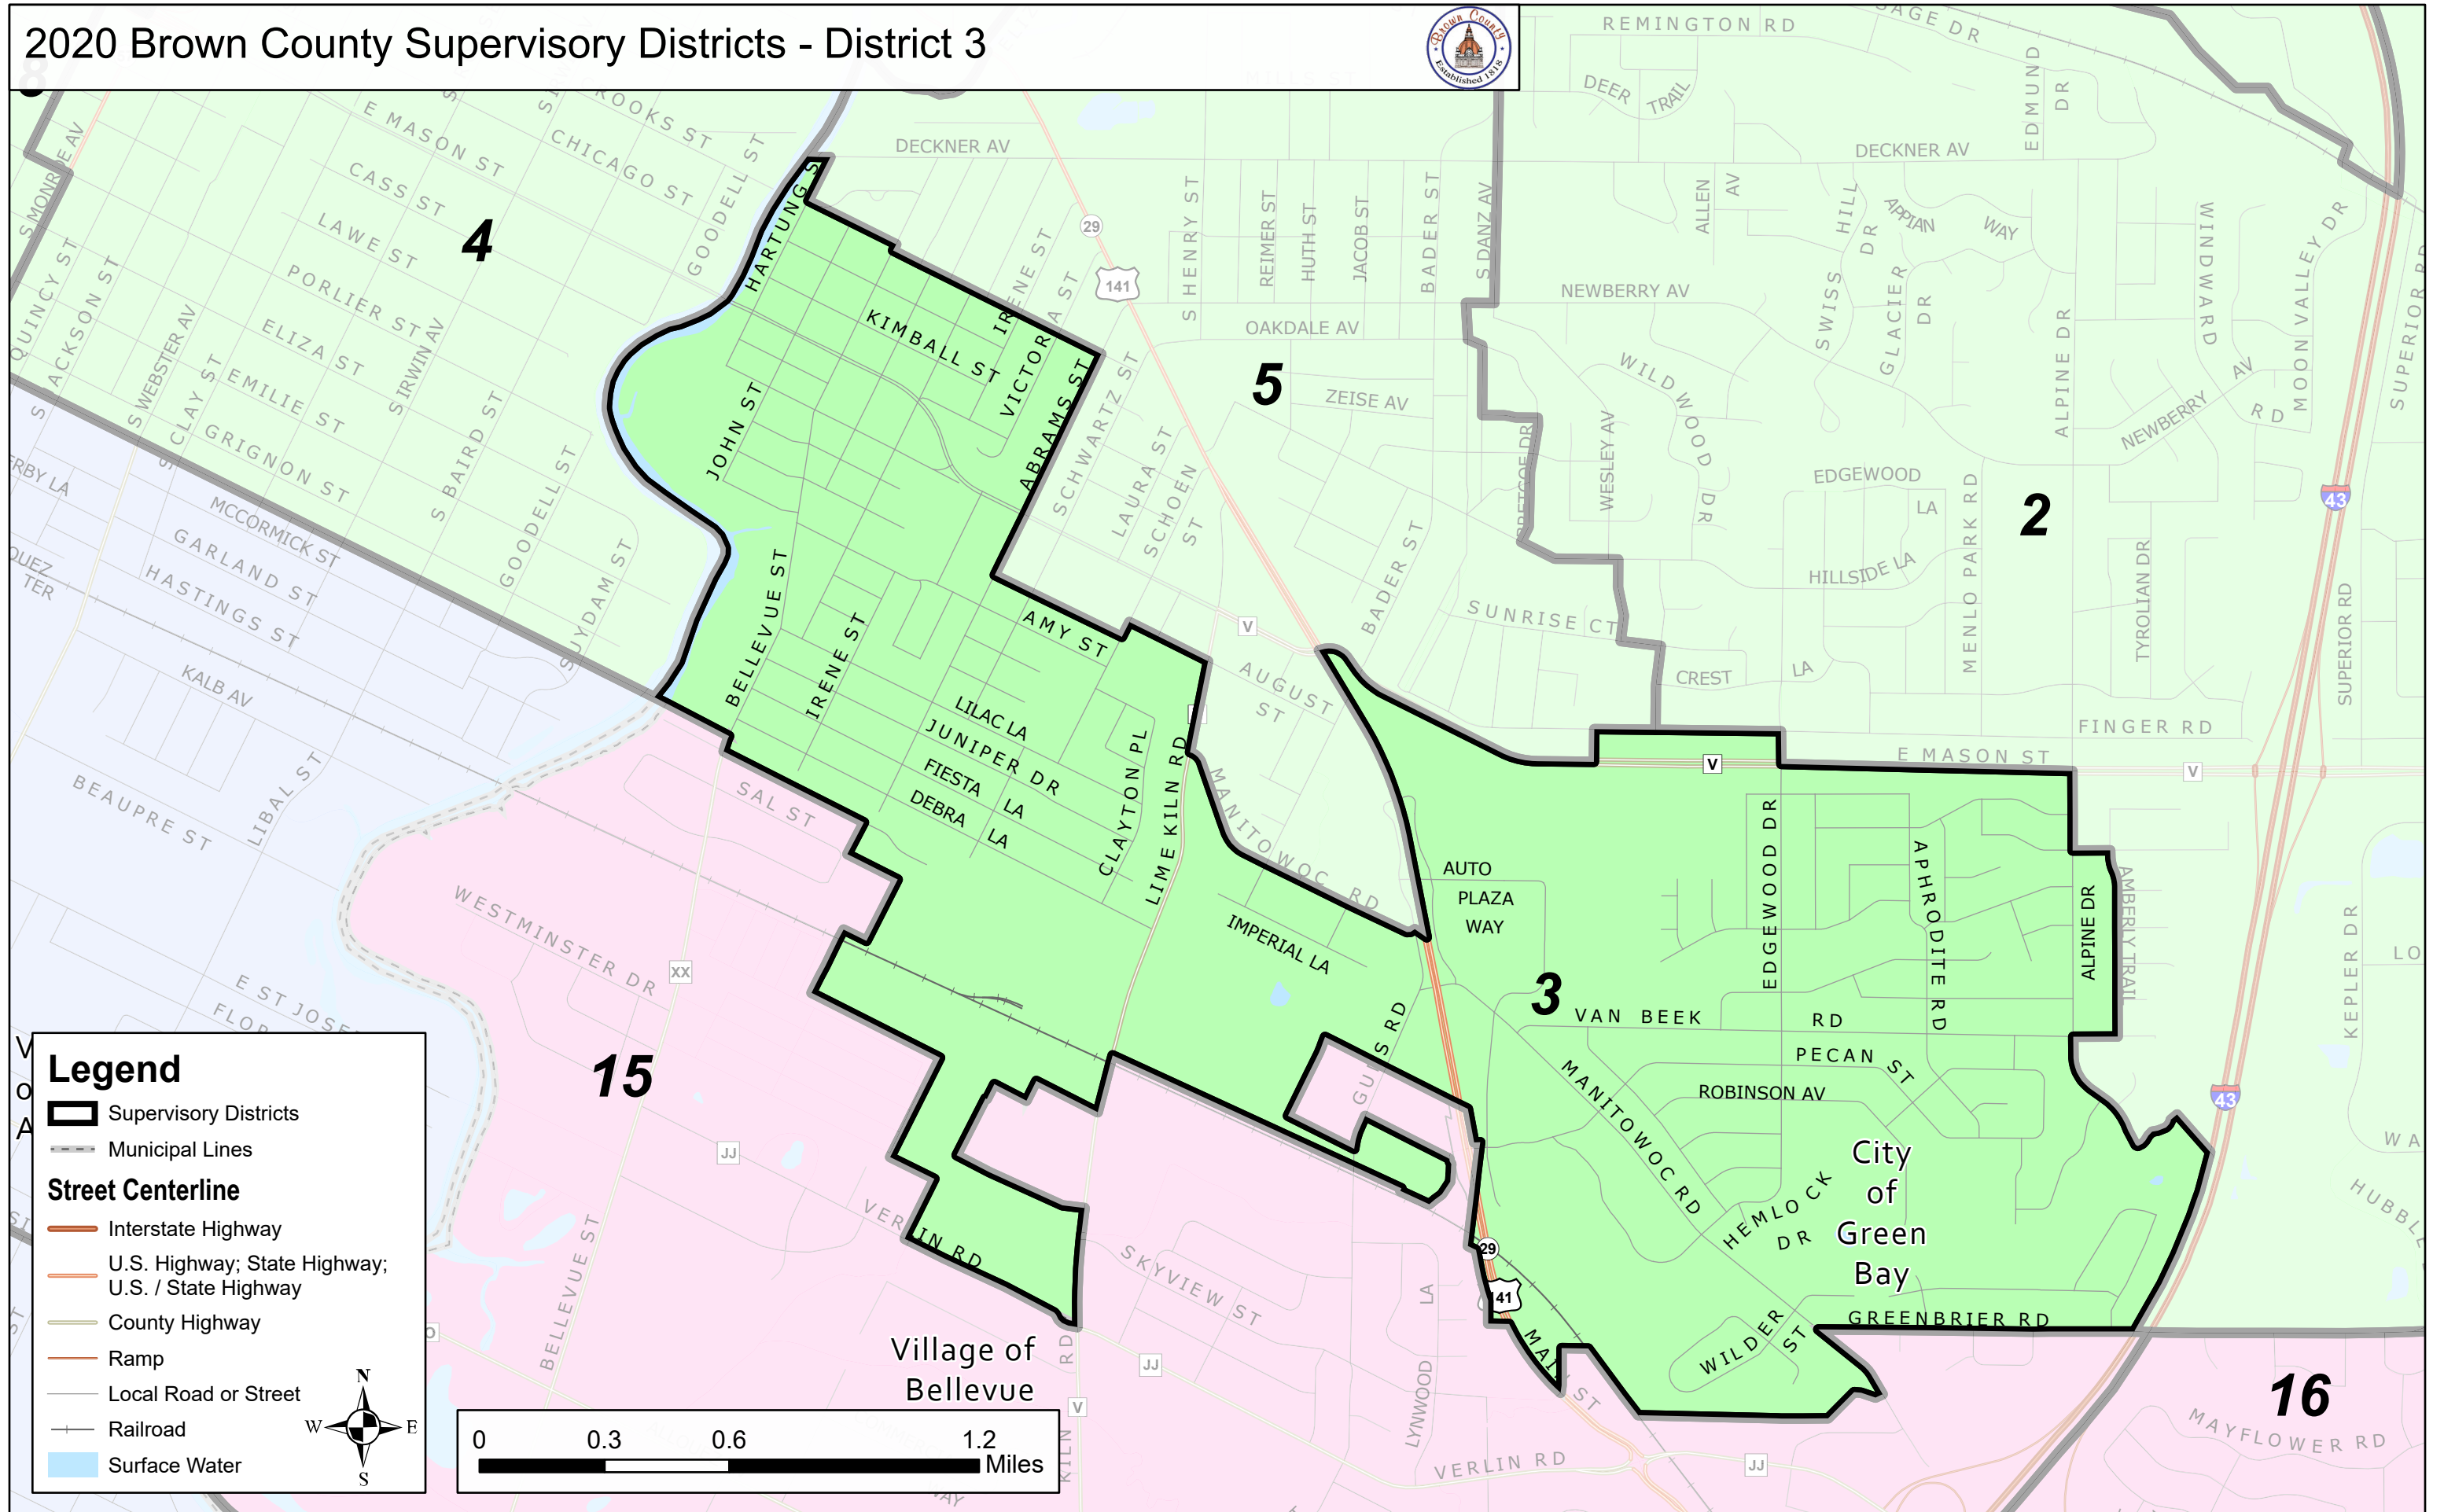

2020 Brown County Supervisory Districts - District 3

Legend

- Supervisory Districts
- Municipal Lines

Street Centerline

- Interstate Highway
- U.S. Highway; State Highway; U.S. / State Highway
- County Highway
- Ramp
- Local Road or Street
- Railroad
- Surface Water

0 0.3 0.6 1.2 Miles

Village of Bellevue

City of Green Bay