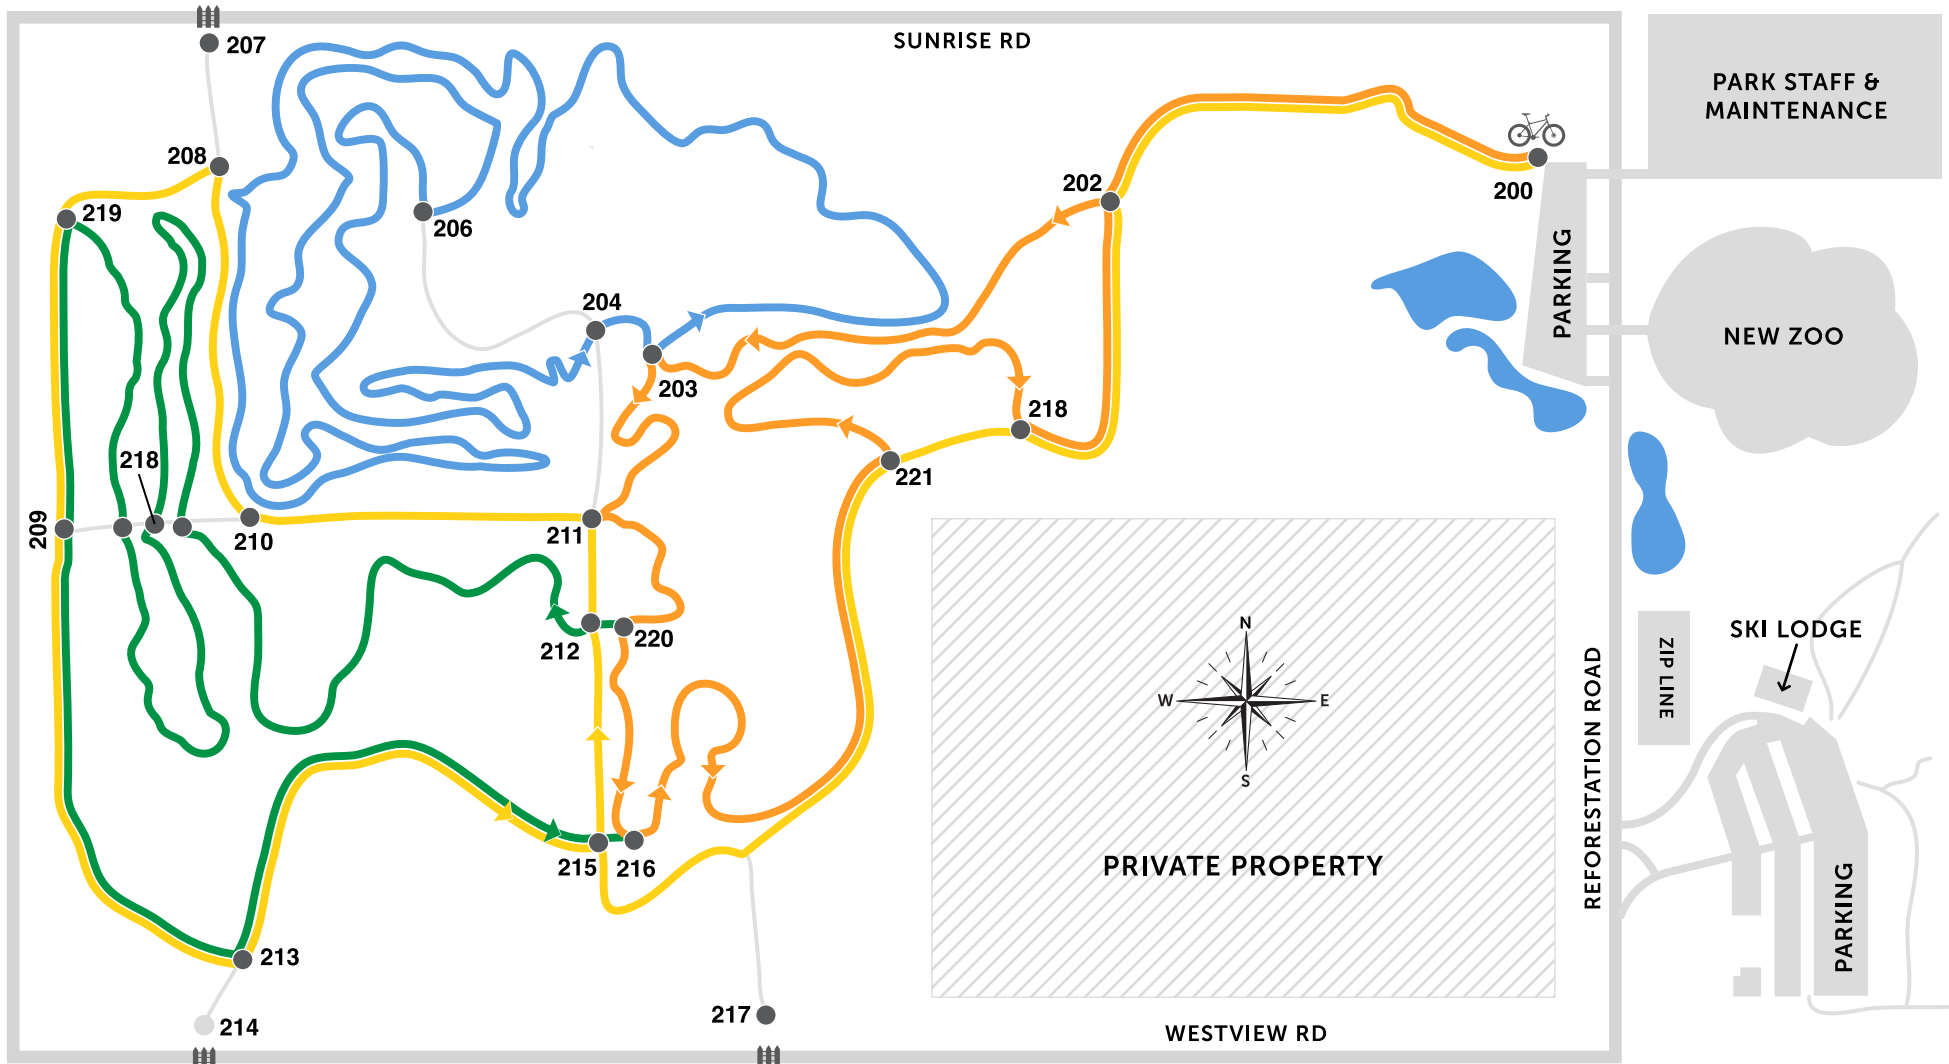

BROWN COUNTY REFORESTATION CAMP WINTER FAT BIKE TRAILS

BEGINNERS LOOP
 2.1 mi

CEDAR LOOP
 2.0 mi

SPRUCE LOOP
 2.3 mi

HEMLOCK LOOP
 1.8 mi

 ACCESS GATES
 TRAIL INTERSECTIONS

Stacked Loop Trail System

MAPPING PROVIDED BY
