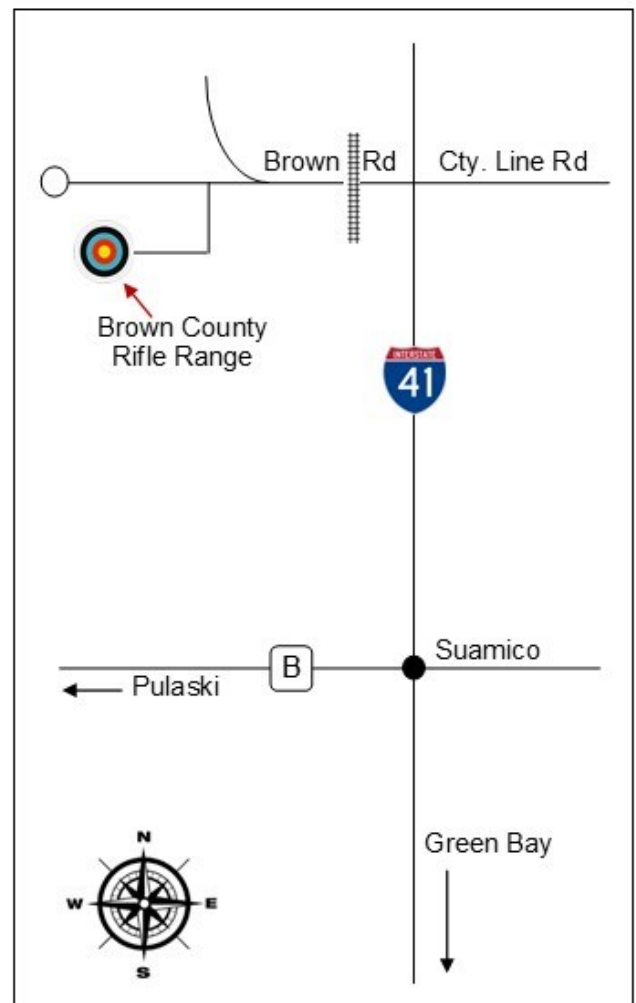

Age Requirements:

Children who do not turn ten years old by Dec 31, 2023 are not allowed to shoot on the range.

Brown County Rifle Range

2227 Brown Road - Green Bay WI 54313

Located 10 miles north of Green Bay off US Hwy. 41-141, Exit #179