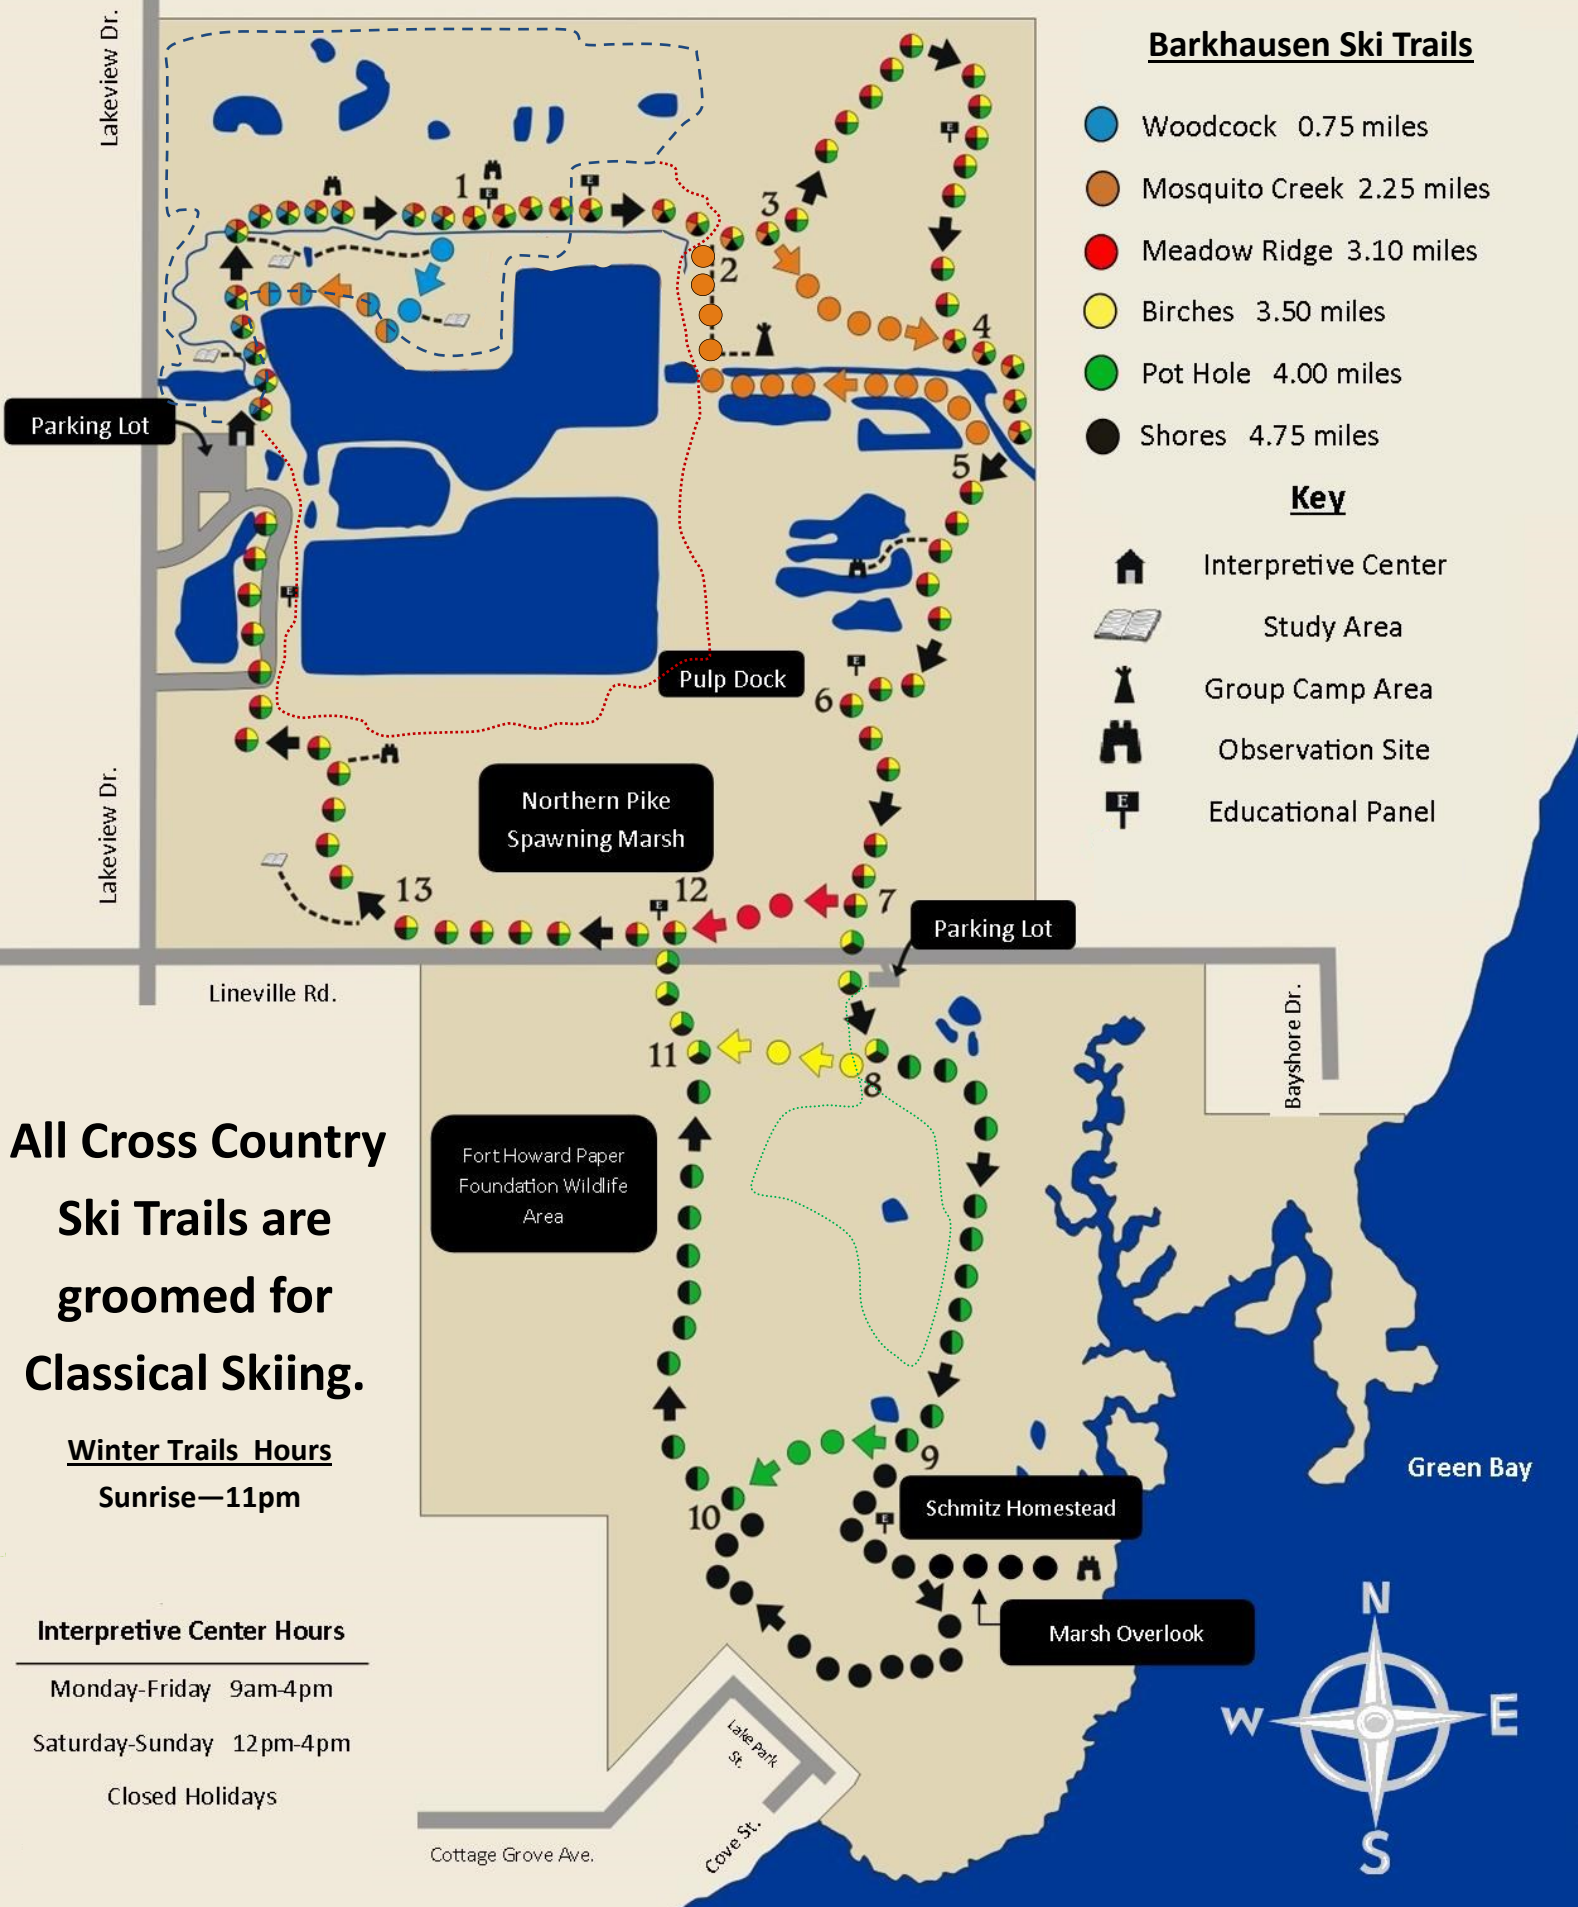

### Snowshoe Trails

- Loop 1 1.9 miles
- Loop 2 2.6 miles
- Loop 3 1.0 miles

# BARKHAUSEN TRAIL MAP

### Barkhausen Ski Trails

- Woodcock 0.75 miles
- Mosquito Creek 2.25 miles
- Meadow Ridge 3.10 miles
- Birches 3.50 miles
- Pot Hole 4.00 miles
- Shores 4.75 miles

### Key

- Interpretive Center
- Study Area
- Group Camp Area
- Observation Site
- Educational Panel

**All Cross Country  
Ski Trails are  
groomed for  
Classical Skiing.**