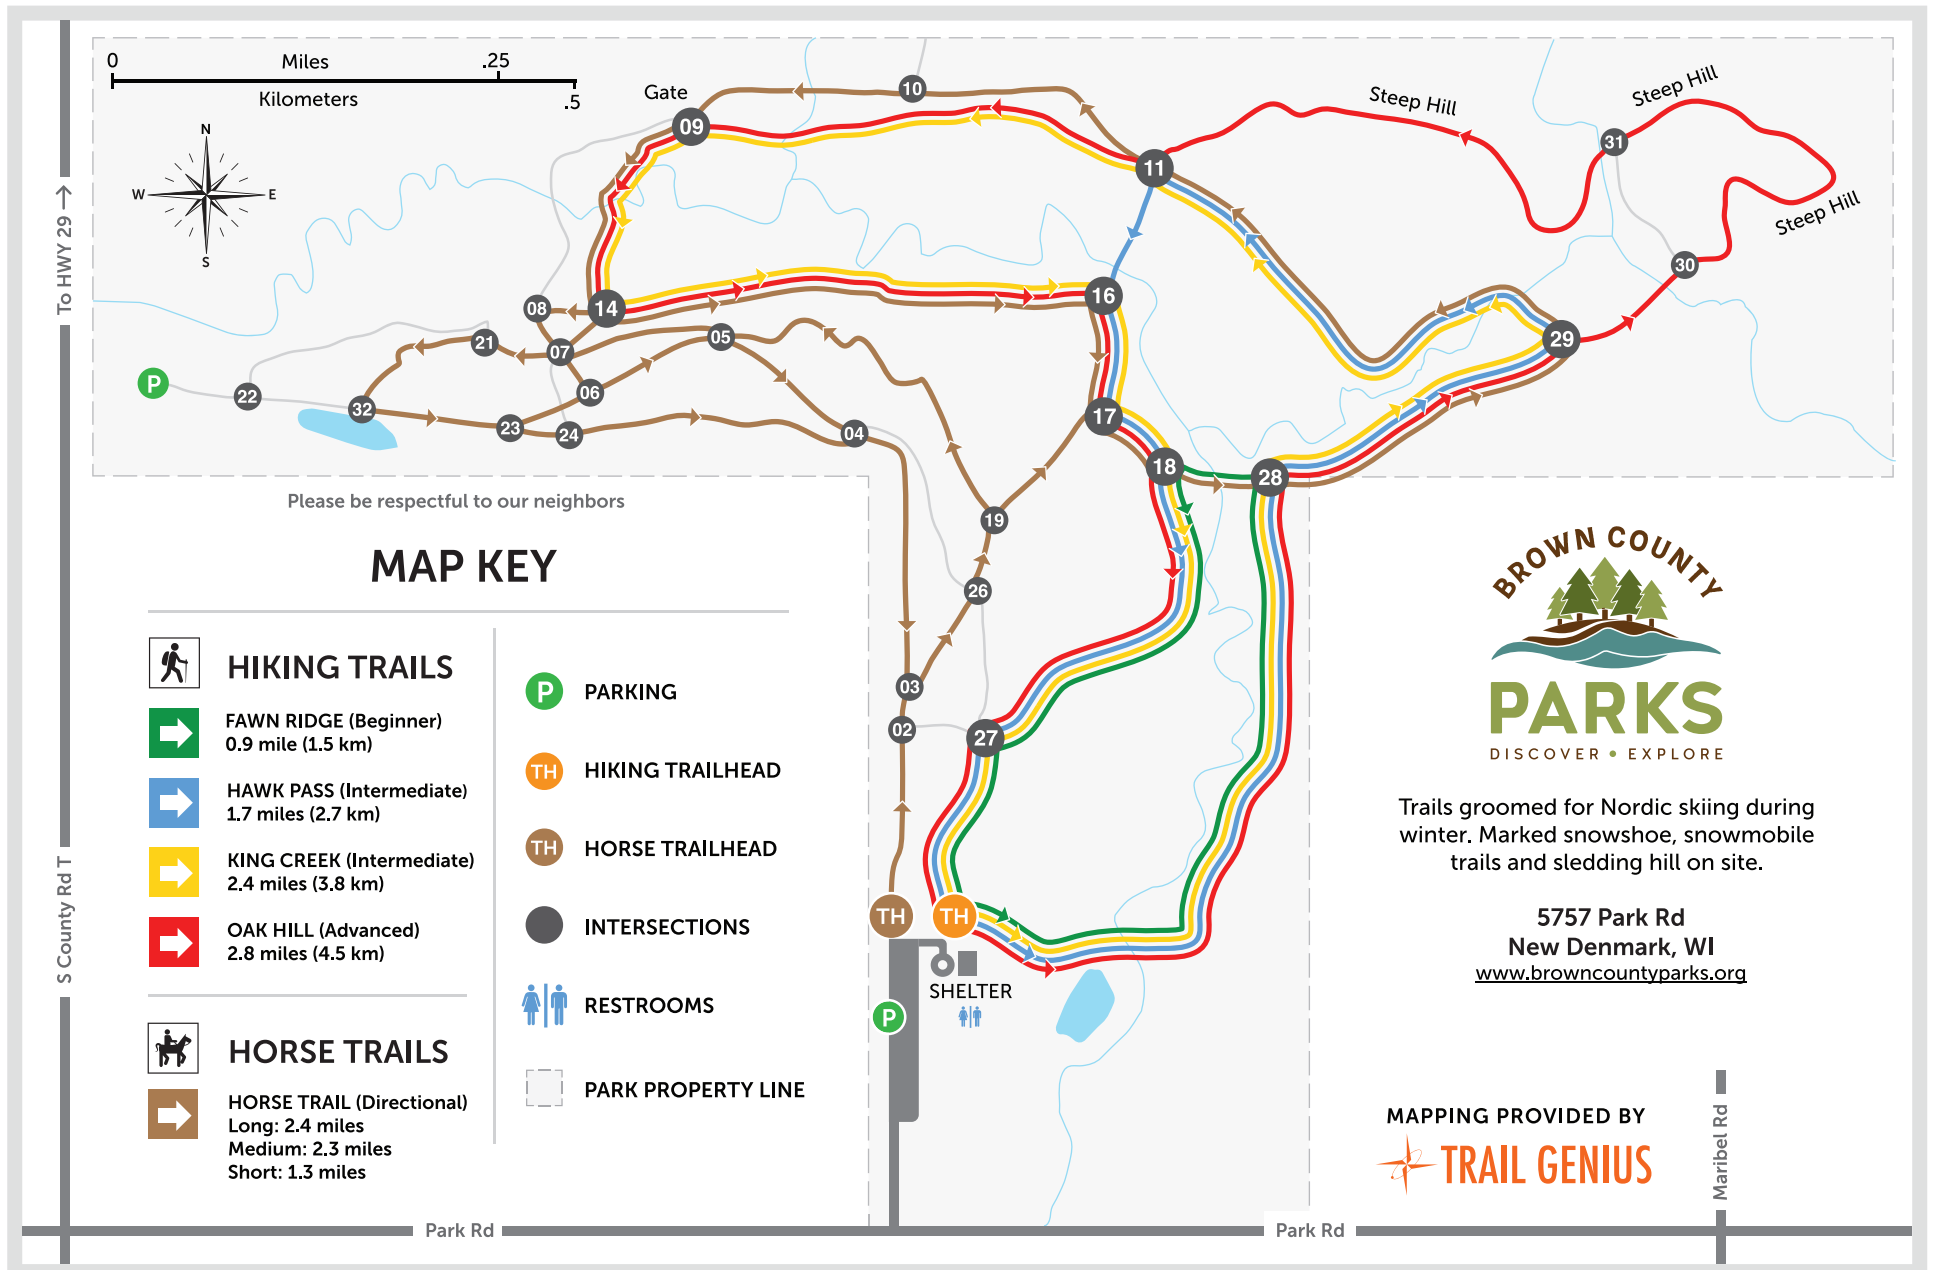

NESHOTA PARK | Summer Activity Trails

NESHOTA PARK | Winter Activity Trails

Trails open for walking and horseback riding during summer.

5757 Park Rd
New Denmark, WI
www.browncountyparks.org

MAPPING PROVIDED BY
TRAIL GENIUS