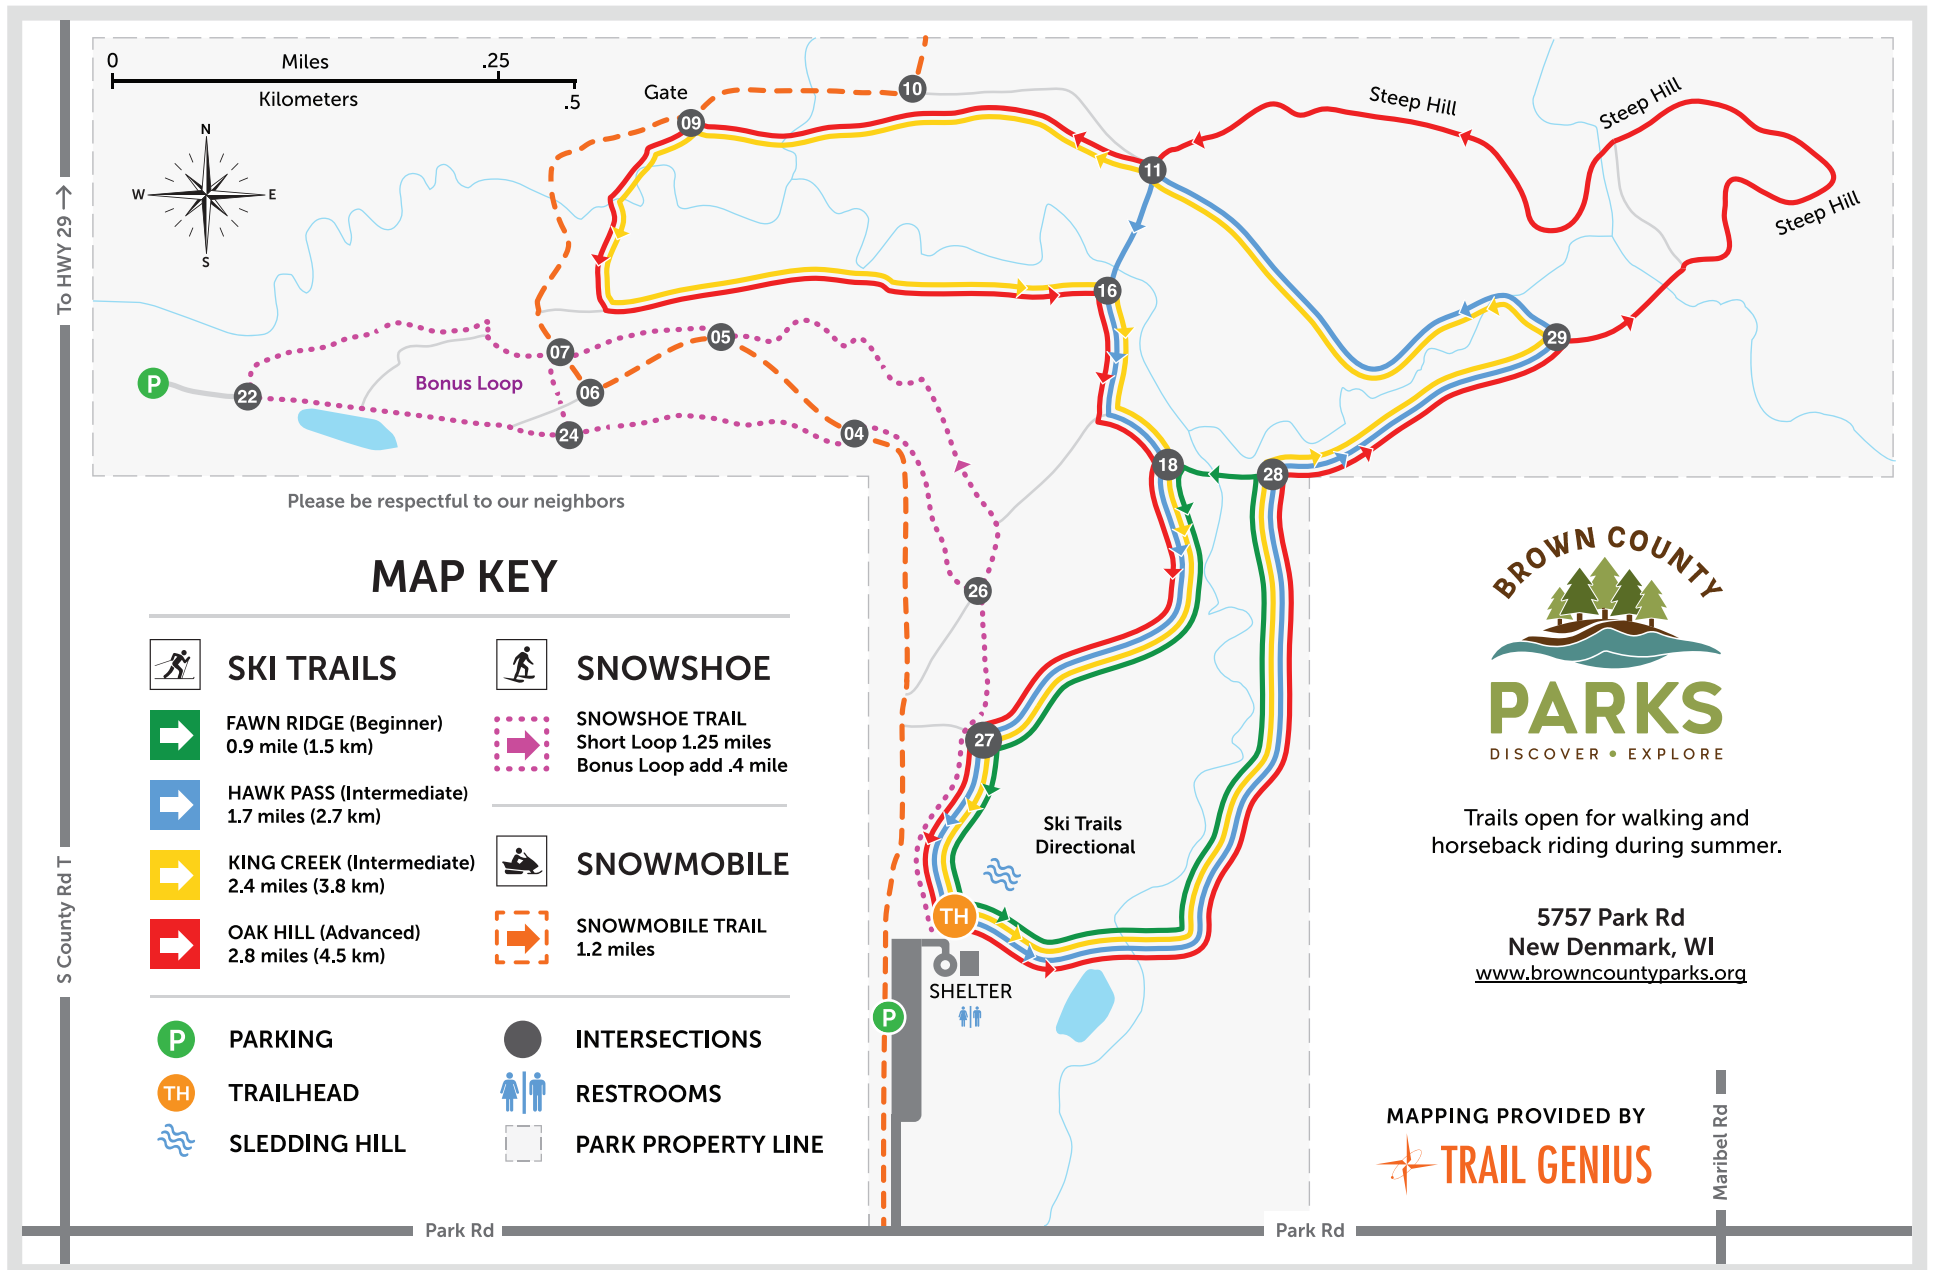

NESHOTA PARK | Summer Activity Trails

NESHOTA PARK | Winter Activity Trails

Trails open for walking and horseback riding during summer.

5757 Park Rd
New Denmark, WI
www.browncountyparks.org

MAPPING PROVIDED BY
TRAIL GENIUS